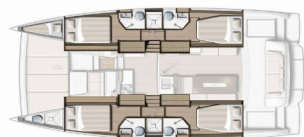

Yacht Base	Marina Zadar (ex. Tankerkomerc), Croazia
Yacht ID	5378
Yacht Brands	Catana
Yacht Name	Stairway To Heaven
Production Year	2023
Length	42 Ft
Cabins	4 + 1
Berths	8 + 1 + 1
Max Persons	10
WC/Shower	4 + 1