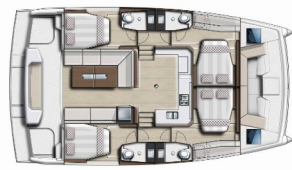

BALI CATSPACE

Toma (2023)

Allure Navis D.O.O. • Antuna Branka Šimića 33 • 21000 Split • Croatia

Phone: +385 95 502 0094

Phone 2: +385 99 844 2210

E-mail: info@allure-navis.com

Web: www.allure-navis.com

| | |
|------------------------|-------------------------|
| Yacht Base | Marina Kastela, Croazia |
| Yacht ID | 5374 |
| Yacht Brands | Catana |
| Yacht Name | Toma |
| Production Year | 2023 |
| Length | 40 Ft |
| Cabins | 4 |
| Berths | 8 + 2 |
| Max Persons | 10 |
| WC/Shower | 4 |