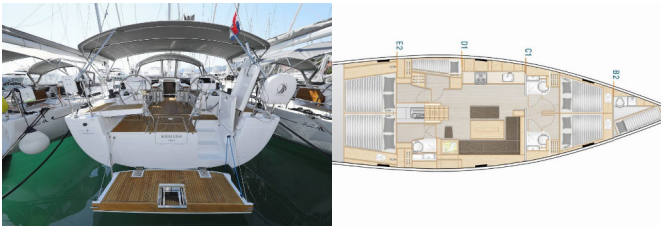

HANSE 508

Khaleesi (2020)

Allure Navis D.O.O. • Antuna Branka Šimića 33 • 21000 Split • Croatia

Phone: +385 95 502 0094

Phone 2: +385 99 844 2210

E-mail: info@allure-navis.com

Web: www.allure-navis.com

Yacht Base	Marina Kastela, Croazia
Yacht ID	5276
Yacht Brands	Hanse Yachts
Yacht Name	Khaleesi
Production Year	2020
Length	51 Ft
Cabins	5 + 1
Berths	10 + 2 + 1
Max Persons	12
WC/Shower	3 + 1