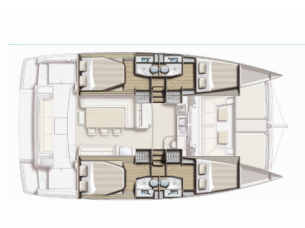

BALI 4.1

Avaler (2020)

Allure Navis D.O.O. • Antuna Branka Šimića 33 • 21000 Split • Croatia

Phone: +385 95 502 0094

Phone 2: +385 99 844 2210

E-mail: info@allure-navis.com

Web: www.allure-navis.com

ATTREZZATURE DI COPERTA: Doccetta esterna, Flybridge, Forward cockpit, Piattaforma da bagno, Tavolo pozzetto, Tandalino, Tender

COMFORT: Biancheria da letto, Cuscini per pozzetto, Dom materassi

CUCINA: Acqua calda, Congelatore, Fornello, Forno, Frigorifero, Utensili da cucina

ELETTRAUTO YACHT: Carica batterie, Inverter

L'INTRATTENIMENTO: Casse in pozzetto, Radio lettore CD

NAVIGAZIONE: Autopilota, Carte nautiche e nautica guida, GPS chart plotter, Portolano, Tridata

SICUREZZA: Radio VHF

VELE: Electric primary winch

Yacht Base Dubrovnik, Komolac, ACI Marina
Dubrovnik, Croazia

Yacht ID 5268

Yacht Brands Catana

Yacht Name Avaler

Production Year 2020

Length 41 Ft

Cabins 4

Berths 8 + 2

Max Persons 10

WC/Shower 4