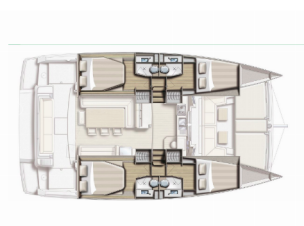

BALI 4.1

Avaler (2020)

Allure Navis D.O.O. • Antuna Branka Šimića 33 • 21000 Split • Croatia

Phone: +385 95 502 0094

Phone 2: +385 99 844 2210

E-mail: info@allure-navis.com

Web: www.allure-navis.com

ATTREZZATURE DI COPERTA: Doccetta esterna, Flybridge, Forward cockpit, Piattaforma da bagno, Tavolo pozzetto, Tenda, Tender

COMFORT: Biancheria da letto, Cuscini per pozzetto, Dom materassi

CUCINA: Acqua calda, Congelatore, Fornello, Forno, Frigorifero, Utensili da cucina

ELETTRAUTO YACHT: Carica batterie, Inverter

L'INTRATTENIMENTO: Casse in pozzetto, Radio lettore CD

NAVIGAZIONE: Autopilota, Carte nautiche e nautica guida, GPS chart plotter, Portolano, Tridata

SICUREZZA: Radio VHF

VELE: Electric primary winch

Yacht Base Dubrovnik, Komolac, ACI Marina
Dubrovnik, Croazia

Yacht ID 5268

Yacht Brands Catana

Yacht Name Avaler

Production Year 2020

Length 41 Ft

Cabins 4

Berths 8 + 2

Max Persons 10

WC/Shower 4