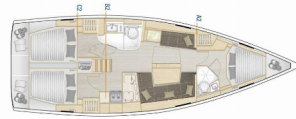

HANSE 418

Blue Eagle (2019)

Allure Navis D.O.O. • Antuna Branka Šimića 33 • 21000 Split • Croatia

Phone: +385 95 502 0094

Phone 2: +385 99 844 2210

E-mail: info@allure-navis.com

Web: www.allure-navis.com

Yacht Base	Marina Kastela, Croazia
Yacht ID	5254
Yacht Brands	Hanse Yachts
Yacht Name	Blue Eagle
Production Year	2019
Length	41 Ft
Cabins	3
Berths	6 + 2
Max Persons	8
WC/Shower	2