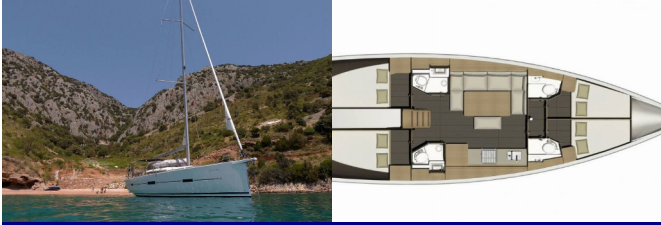

DUFOUR 460 GL

Divna (2018)

Allure Navis D.O.O. • Antuna Branka Šimića 33 • 21000 Split • Croatia

Phone: +385 95 502 0094

Phone 2: +385 99 844 2210

E-mail: info@allure-navis.com

Web: www.allure-navis.com

Yacht Base	Marina Kastela, Croazia
Yacht ID	5234
Yacht Brands	Dufour
Yacht Name	Divna
Production Year	2018
Length	46 Ft
Cabins	4
Berths	8 + 2
WC/Shower	4