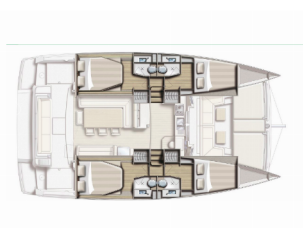

BALI 4.1

Kanalu (2018)

Allure Navis D.O.O. • Antuna Branka Šimića 33 • 21000 Split • Croatia

Phone: +385 95 502 0094

Phone 2: +385 99 844 2210

E-mail: info@allure-navis.com

Web: www.allure-navis.com

Yacht Base	Marina Kastela, Croazia
Yacht ID	5227
Yacht Brands	Catana
Yacht Name	Kanalu
Production Year	2018
Length	41 Ft
Cabins	4
Berths	8 + 2
Max Persons	10
WC/Shower	4