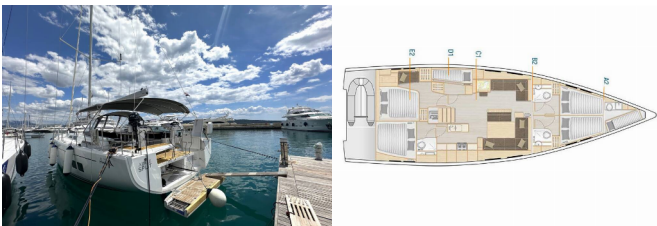

HANSE 548

Adele (2022)

Allure Navis D.O.O. • Antuna Branka Šimića 33 • 21000 Split • Croatia

Phone: +385 95 502 0094

Phone 2: +385 99 844 2210

E-mail: info@allure-navis.com

Web: www.allure-navis.com

Yacht Base	Trogir, Yachtclub Seget (Marina Baotić), Croazia
Yacht ID	5137
Yacht Brands	Hanse Yachts
Yacht Name	Adele
Production Year	2022
Length	53 Ft
Cabins	5 + 1
Berths	10 + 2
Max Persons	12
WC/Shower	3 + 1