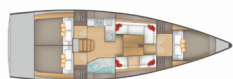

Yacht Base Marina Kastela, Croazia

Yacht ID 5127

Yacht Brands AD Boats

Yacht Name Navis Celere

Production Year 2017

Length 38 Ft

Cabins 3

Berths 6 + 2