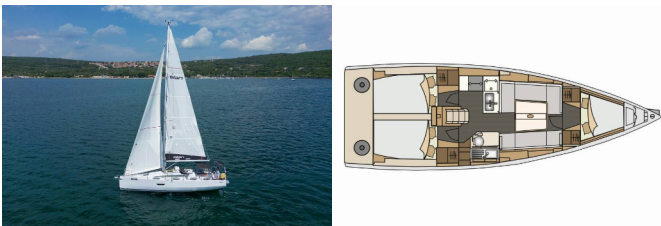

ELAN E4

Lipa (2024)

Allure Navis D.O.O. • Antuna Branka Šimića 33 • 21000 Split • Croatia

Phone: +385 95 502 0094

Phone 2: +385 99 844 2210

E-mail: info@allure-navis.com

Web: www.allure-navis.com

Yacht Base	Marina Punat, Krk, Croazia
Yacht ID	5112
Yacht Brands	Elan Marine
Yacht Name	Lipa
Production Year	2024
Length	35 Ft
Cabins	3
Berths	6 + 2
Max Persons	8
WC/Shower	1