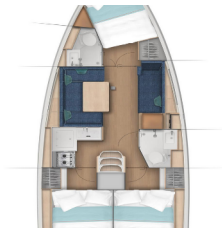

| | |
|------------------------|--------------------------------|
| Yacht Base | Pula, Marina Polesana, Croazia |
| Yacht ID | 4950 |
| Yacht Brands | Jeanneau |
| Yacht Name | Princess Marija |
| Production Year | 2024 |
| Length | 37 Ft |
| Cabins | 3 |
| Berths | 6 + 2 |
| Max Persons | 8 |
| WC/Shower | 2 |