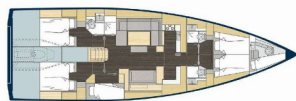

BAVARIA C57

Olimp (2024)

Allure Navis D.O.O. • Antuna Branka Šimića 33 • 21000 Split • Croatia

Phone: +385 95 502 0094

Phone 2: +385 99 844 2210

E-mail: info@allure-navis.com

Web: www.allure-navis.com

Yacht Base	ACI Marina Split, Croazia
Yacht ID	4821
Yacht Brands	Bavaria
Yacht Name	Olimp
Production Year	2024
Length	55 Ft
Cabins	5 + 1
Berths	10 + 1 + 1
Max Persons	12
WC/Shower	3 + 1