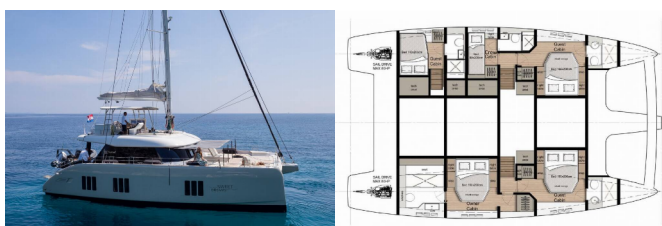

| | |
|------------------------|-------------------------|
| Yacht Base | Marina Kastela, Croazia |
| Yacht ID | 4761 |
| Yacht Brands | Sunreef Yachts |
| Yacht Name | Sweet Dreams |
| Production Year | 2023 |
| Length | 50 Ft |
| Cabins | 4 + 1 |
| Berths | 8 + 1 |
| Max Persons | 8 |
| WC/Shower | 4 + 1 |