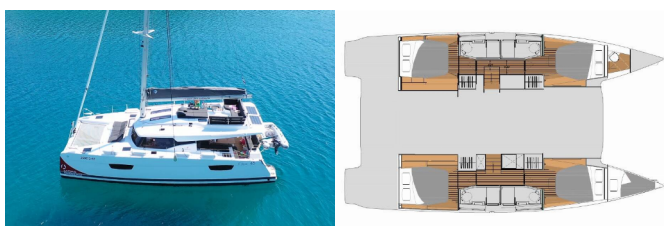

<b>Yacht Base</b>	Trogir, Yachtclub Seget (Marina Baotic), Croazia
<b>Yacht ID</b>	4748
<b>Yacht Brands</b>	Fountaine Pajot
<b>Yacht Name</b>	Summer Flow
<b>Production Year</b>	2023
<b>Length</b>	44 Ft
<b>Cabins</b>	4 + 1
<b>Berths</b>	8 + 2 + 1
<b>Max Persons</b>	11
<b>WC/Shower</b>	4 + 1