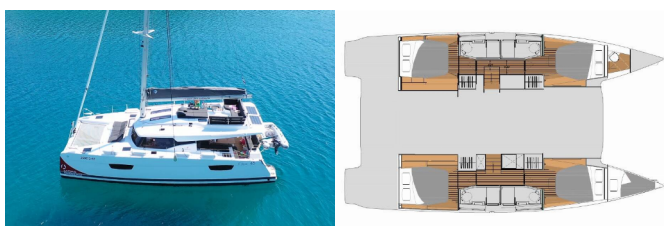

Yacht Base	Trogir, Yachtclub Seget (Marina Baotic), Croazia
Yacht ID	4748
Yacht Brands	Fountaine Pajot
Yacht Name	Summer Flow
Production Year	2023
Length	44 Ft
Cabins	4 + 1
Berths	8 + 2 + 1
Max Persons	11
WC/Shower	4 + 1