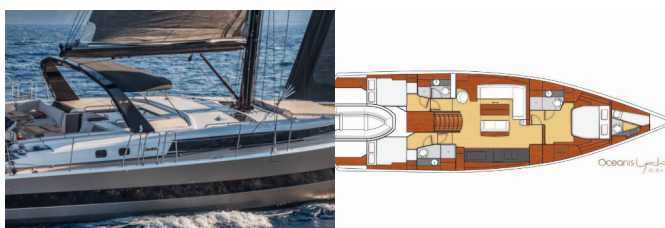

OCEANIS YACHT 62

Onyx (2022)

Allure Navis D.O.O. • Antuna Branka Šimića 33 • 21000 Split • Croatia

Phone: +385 95 502 0094

Phone 2: +385 99 844 2210

E-mail: info@allure-navis.com

Web: www.allure-navis.com

Yacht Base	Marina Mandalina, Sibenik, Croazia
Yacht ID	4553
Yacht Brands	Beneteau
Yacht Name	Onyx
Production Year	2022
Length	63 Ft
Cabins	3 + 1
Berths	6 + 2 + 1
WC/Shower	3