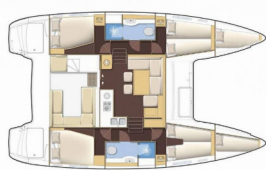

LAGOON 400 S2

Lady Dom (2015)

Allure Navis D.O.O. • Antuna Branka Šimića 33 • 21000 Split • Croatia

Phone: +385 95 502 0094

Phone 2: +385 99 844 2210

E-mail: info@allure-navis.com

Web: www.allure-navis.com

Yacht Base	Nikiti, Grecia
Yacht ID	454
Yacht Brands	Lagoon
Yacht Name	Lady Dom
Production Year	2015
Length	39 Ft
Cabins	4 + 2
Berths	8 + 2 + 2
Max Persons	10
WC/Shower	2