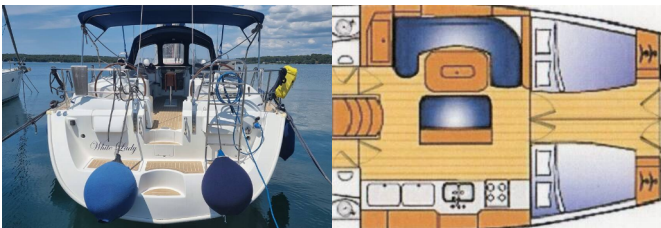

BENETEAU 50

White Lady (2005)

Allure Navis D.O.O. • Antuna Branka Šimića 33 • 21000 Split • Croatia

Phone: +385 95 502 0094

Phone 2: +385 99 844 2210

E-mail: info@allure-navis.com

Web: www.allure-navis.com

Yacht Base	ACI Marina Pula, Croazia
Yacht ID	4499
Yacht Brands	Beneteau
Yacht Name	White Lady
Production Year	2005
Length	51 Ft
Cabins	4 + 1
Berths	8 + 2 + 1
WC/Shower	4