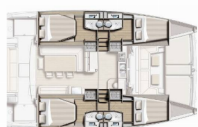

BALI 4.1

Bisou (2020)

Allure Navis D.O.O. • Antuna Branka Šimića 33 • 21000 Split • Croatia

Phone: +385 95 502 0094

Phone 2: +385 99 844 2210

E-mail: info@allure-navis.com

Web: www.allure-navis.com

ATTREZZATURE DI COPERTA: Doccetta esterna, Paraspruzzi, Tavolo pozzetto, Teak pozzetto, Tendalino, Tender, Varricello Salpancore

CUCINA: Acqua calda

ELETTRAUTO YACHT: Inverter, Riscaldamento

L'INTRATTENIMENTO: Casse in pozzetto, Radio, Underwater lights

NAVIGAZIONE: Autopilota, Depthsounder, GPS plotter cartografico - Pozzetto, Stazione del Vento/Anemometro, Tachimetro

SICUREZZA: Radio VHF

VELE: Winch elettrico

Yacht Base	Marina Mandalina, Sibenik, Croazia
Yacht ID	4493
Yacht Brands	Catana
Yacht Name	Bisou
Production Year	2020
Length	41 Ft
Cabins	4
Berths	8 + 2
Max Persons	10
WC/Shower	4