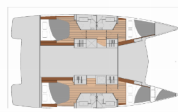

Yacht Base	Dubrovnik, Komolac, ACI Marina Dubrovnik, Croazia
Yacht ID	4472
Yacht Brands	Fountaine Pajot
Yacht Name	Sailor Venus
Production Year	2022
Length	39 Ft
Cabins	4 + 1
Berths	8 + 1
Max Persons	8
WC/Shower	4