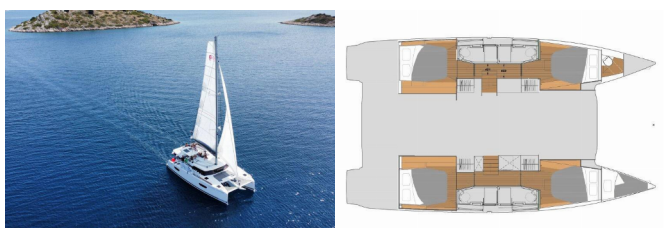

Yacht Base	Marina Zadar (ex. Tankercomerc), Croazia
Yacht ID	4469
Yacht Brands	Fountaine Pajot
Yacht Name	La Grange
Production Year	2022
Length	44 Ft
Cabins	4 + 1
Berths	8 + 1
Max Persons	9
WC/Shower	5