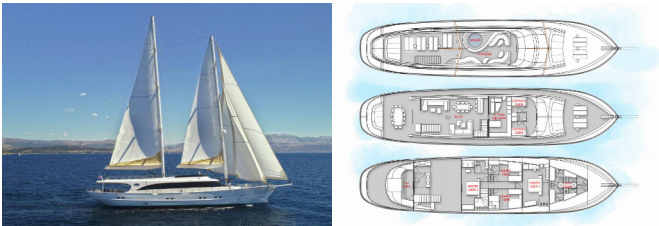

ACAPELLA

Acapella (2021)

Allure Navis D.O.O. • Antuna Branka Šimića 33 • 21000 Split • Croatia

Phone: +385 95 502 0094

Phone 2: +385 99 844 2210

E-mail: info@allure-navis.com

Web: www.allure-navis.com

ATTREZZATURE DI COPERTA: Aft lounge area, Di sollevamento idraulico Plancetta, Flybridge, Forward lounge area, Jacuzzi, Passerella, Side bimini sun shades, Tender con motore fuoribordo

COMFORT: Sundeck beds

ELETTRAUTO YACHT: Aria condizionata, Generatore

INTERIOR: Dining table, Hair dryer, Safe

L'INTRATTENIMENTO: Attrezzatura da snorkeling, Bluetooth player, Connessione Ipod e Iphone, Floating mats, LCD TV + DVD, Radio CD mp3 player, Ringo, Seabob, Stand up paddle (SUP), Towables, TV, Water tube, Wi-Fi Internet

Yacht Base	Split Harbour, Croazia
Yacht ID	4367
Yacht Brands	Custom Made
Yacht Name	Acapella
Production Year	2021
Length	161 Ft
Cabins	5
Berths	10 + 2
Max Persons	12
WC/Shower	6