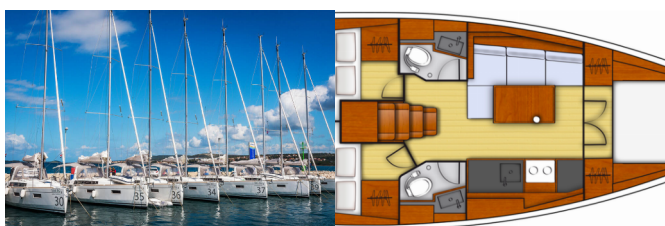

OCEANIS 38.1

Nirvana (2018)

Allure Navis D.O.O. • Antuna Branka Šimića 33 • 21000 Split • Croatia

Phone: +385 95 502 0094

Phone 2: +385 99 844 2210

E-mail: info@allure-navis.com

Web: www.allure-navis.com

Yacht Base	Marina Kornati, Biograd, Croazia
Yacht ID	4246
Yacht Brands	Beneteau
Yacht Name	Nirvana
Production Year	2018
Length	38 Ft
Cabins	3
Berths	6 + 2
Max Persons	8
WC/Shower	2