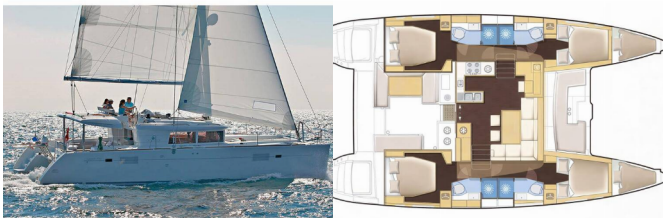

LAGOON 450

Thoe (2015)

Allure Navis D.O.O. • Antuna Branka Šimića 33 • 21000 Split • Croatia

Phone: +385 95 502 0094

Phone 2: +385 99 844 2210

E-mail: info@allure-navis.com

Web: www.allure-navis.com

Yacht Base	Kos, Kos Marina, Grecia
Yacht ID	402
Yacht Brands	Lagoon
Yacht Name	Thoe
Production Year	2015
Length	46 Ft
Cabins	4 + 2
Berths	8 + 2 + 2
Max Persons	12
WC/Shower	4 + 1