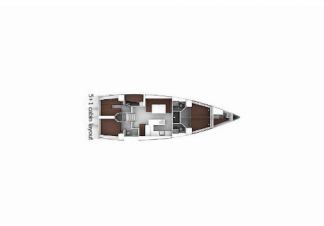

| | |
|------------------------|---------------------------|
| Yacht Base | ACI Marina Split, Croazia |
| Yacht ID | 3725 |
| Yacht Brands | Bavaria |
| Yacht Name | Baby Blue 2 |
| Production Year | 2015 |
| Length | 55 Ft |
| Cabins | 5 + 1 |
| Berths | 10 + 1 + 1 |
| Max Persons | 12 |
| WC/Shower | 3 + 1 |