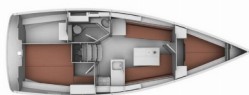

BAVARIA CRUISER 32

Sax (2014)

Allure Navis D.O.O. • Antuna Branka Šimića 33 • 21000 Split • Croatia

Phone: +385 95 502 0094

Phone 2: +385 99 844 2210

E-mail: info@allure-navis.com

Web: www.allure-navis.com

Yacht Base	ACI Marina Trogir, Croazia
Yacht ID	3629
Yacht Brands	Bavaria
Yacht Name	Sax
Production Year	2014
Length	33 Ft
Cabins	2
Berths	4 + 2
Max Persons	6
WC/Shower	1