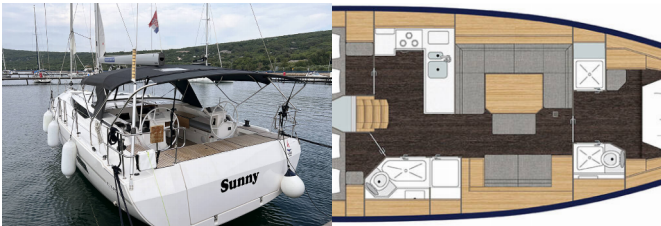

| | |
|------------------------|----------------------------|
| Yacht Base | Marina Punat, Krk, Croazia |
| Yacht ID | 3569 |
| Yacht Brands | Bavaria |
| Yacht Name | Sunny |
| Production Year | 2023 |
| Length | 46 Ft |
| Cabins | 3 |
| Berths | 6 + 2 |
| WC/Shower | 2 |