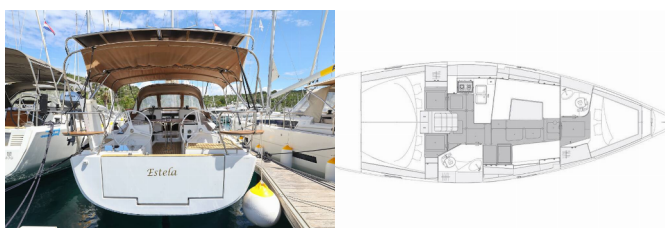

Yacht Base	Marina Kremik, Primosten, Croazia
Yacht ID	3518
Yacht Brands	Elan Marine
Yacht Name	Estela
Production Year	2020
Length	39 Ft
Cabins	3
Berths	6 + 2
WC/Shower	2

ATTREZZATURE DI COPERTA: Cockpit grill, Doccetta esterna, Paraspruzzi, Tavolo pozzetto, Tendalino, Tender, Varricello Salpancore