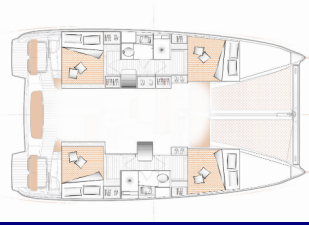

EXCESS 11

One Kiss (2024)

Allure Navis D.O.O. • Antuna Branka Šimića 33 • 21000 Split • Croatia

Phone: +385 95 502 0094

Phone 2: +385 99 844 2210

E-mail: info@allure-navis.com

Web: www.allure-navis.com

Yacht Base	Lefkas Main Port, Grecia
Yacht ID	3290
Yacht Brands	Excess
Yacht Name	One Kiss
Production Year	2024
Length	37 Ft
Cabins	4 + 2
Berths	8 + 2
WC/Shower	2