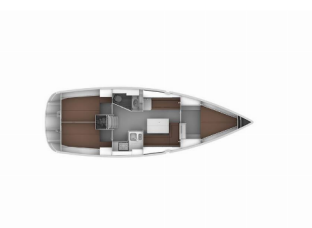

| | |
|------------------------|---|
| Yacht Base | Marina Zadar (ex. Tankercomerc), Croazia |
| Yacht ID | 3173 |
| Yacht Brands | Bavaria |
| Yacht Name | Petra M |
| Production Year | 2013 |
| Length | 37 Ft |
| Cabins | 3 |
| Berths | 6 + 2 |
| Max Persons | 8 |
| WC/Shower | 1 |