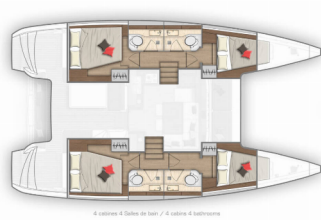

LAGOON 40

Aello (2020)

Allure Navis D.O.O. • Antuna Branka Šimića 33 • 21000 Split • Croatia

Phone: +385 95 502 0094

Phone 2: +385 99 844 2210

E-mail: info@allure-navis.com

Web: www.allure-navis.com

Yacht Base	Lefkas Main Port, Grecia
Yacht ID	2948
Yacht Brands	Lagoon
Yacht Name	Aello
Production Year	2020
Length	39 Ft
Cabins	4 + 2
Berths	8 + 2
Max Persons	10
WC/Shower	4