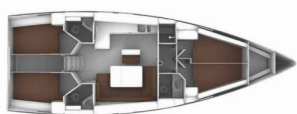

Allure Navis D.O.O. • Antuna Branka Šimića 33 • 21000 Split • Croatia

Phone: +385 95 502 0094

Phone 2: +385 99 844 2210

E-mail: info@allure-navis.com

Web: www.allure-navis.com