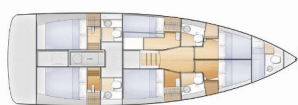

Yacht Base	Athens, Attica, Nea Peramos Marina, Grecia
Yacht ID	1690
Yacht Brands	Jeanneau
Yacht Name	Discovery Blue
Production Year	2021
Length	47 Ft
Cabins	6 + 1
Berths	12 + 1
Max Persons	12
WC/Shower	4 + 1