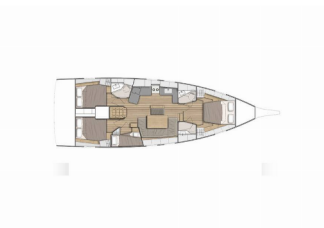

Yacht Base	Athens, Alimos Marina, Grecia
Yacht ID	1522
Yacht Brands	Beneteau
Yacht Name	Naima
Production Year	2022
Length	48 Ft
Cabins	4
Berths	8 + 2
Max Persons	10
WC/Shower	2

ATTREZZATURE DI COPERTA: Motore fuoribordo, Paraspruzzi, Passerella, Teak deck, Tendalino, Tender, Varricello Salpancore