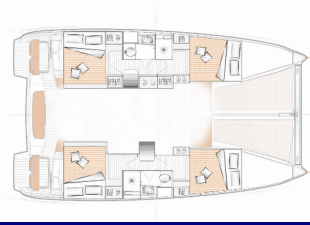

Yacht Base	Lefkas, D-Marin, Grecia
Yacht ID	1290
Yacht Brands	Excess
Yacht Name	Phos
Production Year	2021
Length	37 Ft
Cabins	4 + 2
Berths	8 + 2
WC/Shower	2

ATTREZZATURE DI COPERTA: Ancora principale, Ausiliari di ancoraggio (Riserva di ancoraggio, ancora di rispetto), Barca gancio (mezzomarinaio), Black ball, Canna d'acqua, Cime di ormeggio, Doccetta esterna, Imbuto per carburante, Motore fuoribordo, Panchetta, Parabordi, Passerella, Pompa di sentina - Manuale, Scaletta per risalita, Secchio di plastica, Tanica di carburante, Tender, Varricello Salpancore

COMFORT: Asciugamani, Biancheria da letto, Coperte, Cuscini, Cuscini per pozzetto

CUCINA: Acqua calda, Fornello, Fornello, Frigorifero, Utensili da cucina

ELETTRAUTO YACHT: Carica batterie, Pannelli solari, Pompa di sentina - Electric, Prolunga per corrente 220 V

INTERIOR: Barometro, Documenti della imbarcazione, Orologio, WC elettrici

L'INTRATTENIMENTO: Attrezzatura da snorkeling, Casse in pozzetto, Radio

NAVIGAZIONE: Autopilota, Binocolo, Bussola da rilevamento, Carte nautiche, Compass, Divisore, nautic chart, Ecoscandaglio, GPS plotter cartografico - Pozzetto, Parallel ruler, Portolano, Riflettore radar, Stazione del Vento/Anemometro, Tachimetro

SICUREZZA: Arnesi per riparazioni, Barra timone di rispetto, Distress flare scatola, Estintore, Giubbotti di salvataggio, Horseshoe lifebuoy (salvagenti a ferro di cavallo), Imbracatura di sicurezza (cinture di sicurezza), Kit di pronto soccorso (farmacia), Luce galleggiante, Nebbia corno, Paddles (Remi), Radio VHF, Rettungsinsel, Ricambi motore, Set di attrezzi, Torcia, Tronchese

VELE: Lazy bag, Lazy jacks