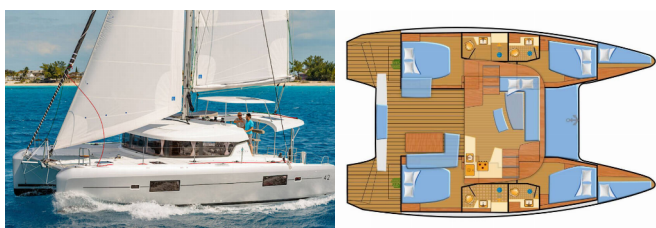

LAGOON 42

Sunshine (2020)

Allure Navis D.O.O. • Antuna Branka Šimića 33 • 21000 Split • Croatia

Phone: +385 95 502 0094

Phone 2: +385 99 844 2210

E-mail: info@allure-navis.com

Web: www.allure-navis.com

Yacht Base	Mallorca, Can Pastilla, Spagna
Yacht ID	1132
Yacht Brands	Lagoon
Yacht Name	Sunshine
Production Year	2020
Length	42 Ft
Cabins	4 + 2
Berths	8 + 2 + 2
WC/Shower	4