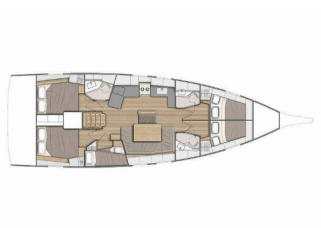

OCEANIS 46.1

Kalmi (2020)

Allure Navis D.O.O. • Antuna Branka Šimića 33 • 21000 Split • Croatia

Phone: +385 95 502 0094

Phone 2: +385 99 844 2210

E-mail: info@allure-navis.com

Web: www.allure-navis.com

Yacht Base	Lavrion, Main Port, Grecia
Yacht ID	1127
Yacht Brands	Beneteau
Yacht Name	Kalmi
Production Year	2020
Length	48 Ft
Cabins	5
Berths	10
Max Persons	10
WC/Shower	3

ATTREZZATURE DI COPERTA: Bimini Top - Mini, Inox Boarding Ladder, Paraspruzzi, Tendalino, Tender, Tender con motore fuoribordo, Varricello Salpancore

CUCINA: Congelatore, Forno a microonde, Frigo supplementare

ELETTRAUTO YACHT: 220V spina, Aria condizionata, Batteria, Inverter, Pannelli solari

INTERIOR: Convertible table in salon, Electric fans in cabins

L'INTRATTENIMENTO: Casse in pozzetto, LCD TV + DVD, Radio, TV

NAVIGAZIONE: Autopilota, Ecoscandaglio, Elica di prua, GPS chart plotter, GPS plotter cartografico - Pozzetto, Log, Velocità, Profondità - ecoscandaglio