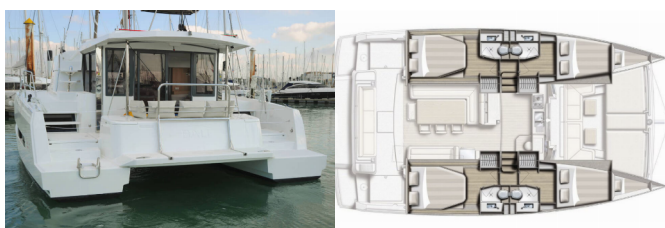

BALI 4.1

Neusis (2020)

Allure Navis D.O.O. • Antuna Branka Šimića 33 • 21000 Split • Croatia

Phone: +385 95 502 0094

Phone 2: +385 99 844 2210

E-mail: info@allure-navis.com

Web: www.allure-navis.com

Yacht Base	Rhodes New Marina, Grecia
Yacht ID	1073
Yacht Brands	Catana
Yacht Name	Neusis
Production Year	2020
Length	41 Ft
Cabins	4 + 2
Berths	8 + 2 + 2
Max Persons	12
WC/Shower	4