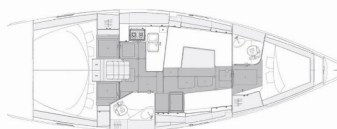

Allure Navis D.O.O. • Antuna Branka Šimića 33 • 21000 Split • Croatia

Phone: +385 95 502 0094

Phone 2: +385 99 844 2210

E-mail: info@allure-navis.com

Web: www.allure-navis.com