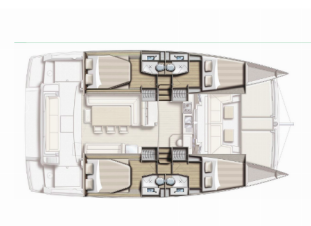

BALI 4.1

Eleftheria (2019)

Allure Navis D.O.O. • Antuna Branka Šimića 33 • 21000 Split • Croatia

Phone: +385 95 502 0094

Phone 2: +385 99 844 2210

E-mail: info@allure-navis.com

Web: www.allure-navis.com

Yacht Base	Portisco, Italia
Yacht ID	10515
Yacht Brands	Catana
Yacht Name	Eleftheria
Production Year	2019
Length	41 Ft
Cabins	4
Berths	8 + 2
WC/Shower	4