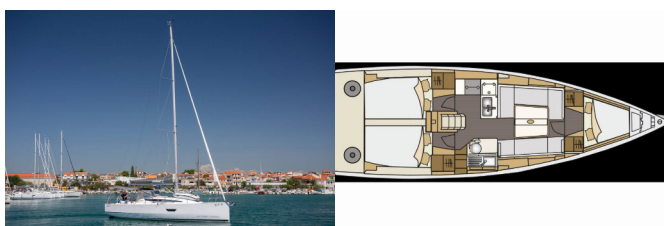

ELAN E4

Rim (2019)

Allure Navis D.O.O. • Antuna Branka Šimića 33 • 21000 Split • Croatia

Phone: +385 95 502 0094

Phone 2: +385 99 844 2210

E-mail: info@allure-navis.com

Web: www.allure-navis.com

Yacht Base	Marina Betina, Murter, Croazia
Yacht ID	10315
Yacht Brands	Elan Marine
Yacht Name	Rim
Production Year	2019
Length	35 Ft
Cabins	3
Berths	6 + 2
Max Persons	8
WC/Shower	1