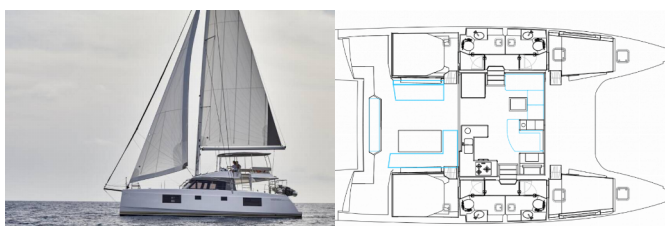

NAUTITECH 46

Cadenza (2023)

Allure Navis D.O.O. • Antuna Branka Šimića 33 • 21000 Split • Croatia

Phone: +385 95 502 0094

Phone 2: +385 99 844 2210

E-mail: info@allure-navis.com

Web: www.allure-navis.com

Yacht Base	BVI, Tortola, Nanny Cay Marina, Isole Vergini Britanniche
Yacht ID	10113
Yacht Brands	Nautitech
Yacht Name	Cadenza
Production Year	2023
Length	45 Ft
Cabins	4 + 2
Berths	8 + 2
Max Persons	11
WC/Shower	4