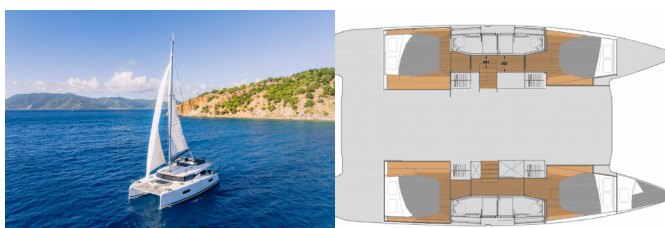

Yacht Base	BVI, Tortola, Nanny Cay Marina, Isole Vergini Britanniche
Yacht ID	10112
Yacht Brands	Fountaine Pajot
Yacht Name	Detour
Production Year	2022
Length	44 Ft
Cabins	4 + 1
Berths	8 + 1
Max Persons	9
WC/Shower	5