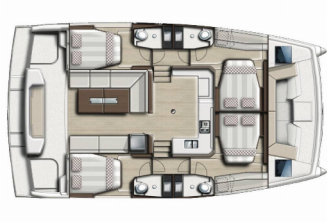

BALI CATSPACE

Moana (2022)

Allure Navis D.O.O. • Antuna Branka Šimića 33 • 21000 Split • Croatia

Phone: +385 95 502 0094

Phone 2: +385 99 844 2210

E-mail: info@allure-navis.com

Web: www.allure-navis.com

Yacht Base	Göcek Mucev Marina, Turchia
Yacht ID	10081
Yacht Brands	Catana
Yacht Name	Moana
Production Year	2022
Length	40 Ft
Cabins	4
Berths	8
Max Persons	8
WC/Shower	4