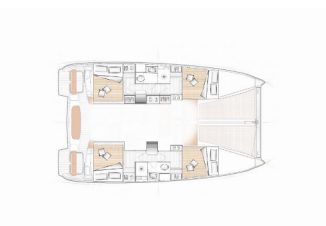

Yacht Base	Toulon, Vieille Darse, Francia
Yacht ID	10054
Yacht Brands	Excess
Yacht Name	Rosalu Ex Shakti
Production Year	2021
Length	37 Ft
Cabins	4 + 2
Berths	8 + 2
Max Persons	10
WC/Shower	2

ATTREZZATURE DI COPERTA: Davit, Doccetta esterna, Tavolo pozzetto, Teak pozzetto, Tender, Varricello Salpancore