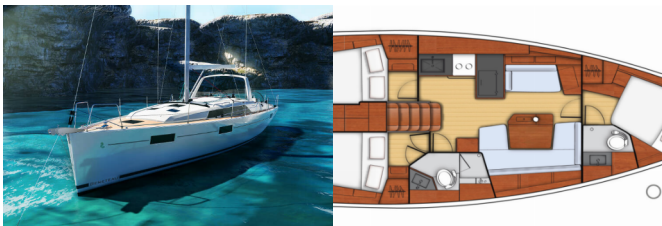

OCEANIS 41.1

Theresa (2019)

Allure Navis D.O.O. • Antuna Branka Šimića 33 • 21000 Split • Croatia

Phone: +385 95 502 0094

Phone 2: +385 99 844 2210

E-mail: info@allure-navis.com

Web: www.allure-navis.com

Yacht Base	Sicily, Portorosa, Italy
Yacht ID	9994
Yacht Brands	Beneteau
Yacht Name	Theresa
Production Year	2019
Length	41 Ft
Cabins	3
Berths	6 + 2
WC/Shower	2

COMFORT: Bed linen, Blankets, Cockpit cushions, Pillows, Towels

DECK: Anchor with chain, Bilge pump - Mechanic, Bimini top, Boat hook, Bosun's chair (Safe seat)(boatswain's chair), Cockpit/stern, outside shower, Deck brush, Electric anchor windlass, Fenders, Fuel funnel, Gangway, Mooring ropes, Plastic bucket, Spare anchor (Reserve, Auxiliary anchor), Sprayhood, Swimming ladder, Tender, Water hose, Winch handles

ENTERTAINMENT: CD player, Fins, Outdoor speakers

GALLEY: Coffee machine, Gas bottles, Hot water, Kitchen utensils (Galley equipment, cutlery), Oven, Refrigerator, Stove

INTERIOR: Barometer, Clock, Table

NAVIGATION: Autopilot, Binoculars, Compass, Echosounder/Depthsounder, GPS chart plotter, Hand bearing compass, Log, Pilot book, Radar reflector, Wind instrument/Anemometer

SAFETY: Buoyant smoke signal, Distress flare box, Emergency tiller, Fire extinguisher, First aid kit, Fog horn, Horseshoe lifebuoy, Life belts (Safety harness), Life jackets, Liferaft, Repair kit, Torch, VHF radio

YACHT ELECTRICS: Battery charger, Bilge pump - Electric, Shore power cable