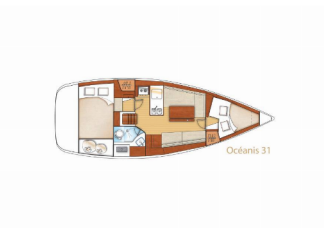

OCEANIS 31

Felix (2018)

Allure Navis D.O.O. • Antuna Branka Šimića 33 • 21000 Split • Croatia

Phone: +385 95 502 0094

Phone 2: +385 99 844 2210

E-mail: info@allure-navis.com

Web: www.allure-navis.com

Yacht Base	Procida, Italy
Yacht ID	9989
Yacht Brands	Beneteau
Yacht Name	Felix
Production Year	2018
Length	32 Ft
Cabins	2
Berths	4 + 2
WC/Shower	1

COMFORT: Bed linen, Blankets, Cockpit cushions, Pillows, Towels

DECK: Anchor with chain, Bilge pump - Mechanic, Bimini top, Boat hook, Bosun's chair (Safe seat)(boatswain's chair), Cockpit/stern, outside shower, Deck brush, Electric anchor windlass, Fenders, Fuel funnel, Gangway, Mooring ropes, Plastic bucket, Spare anchor (Reserve, Auxiliary anchor), Sprayhood, Swimming ladder, Tender, Water hose, Winch handles