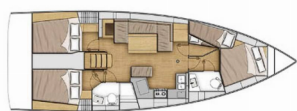

OCEANIS 40.1

Lilibet (2023)

Allure Navis D.O.O. • Antuna Branka Šimića 33 • 21000 Split • Croatia

Phone: +385 95 502 0094

Phone 2: +385 99 844 2210

E-mail: info@allure-navis.com

Web: www.allure-navis.com

Yacht Base	Procida, Italy
Yacht ID	9983
Yacht Brands	Beneteau
Yacht Name	Lilibet
Production Year	2023
Length	42 Ft
Cabins	4
Berths	8 + 2
WC/Shower	2

COMFORT: Bed linen, Blankets, Cockpit cushions, Pillows, Towels

DECK: Anchor with chain, Bilge pump - Mechanic, Bimini top, Boat hook, Bosun's chair (Safe seat)(boatswain's chair), Cockpit/stern, outside shower, Deck brush, Electric anchor windlass, Fenders, Fuel funnel, Gangway, Mooring ropes, Plastic bucket, Spare anchor (Reserve, Auxiliary anchor), Sprayhood, Swimming ladder, Tender, Water hose, Winch handles

ENTERTAINMENT: Fins, Outdoor speakers

GALLEY: Coffee machine, Gas bottles, Hot water, Kitchen utensils (Galley equipment, cutlery), Oven, Refrigerator, Stove

INTERIOR: Barometer, Clock, Table

NAVIGATION: Autopilot, Binoculars, Compass, Echosounder/Depthsounder, GPS chart plotter, Hand bearing compass, Log, Pilot book, Radar reflector, Wind instrument/Anemometer

SAFETY: Buoyant smoke signal, Distress flare box, Emergency tiller, Fire extinguisher, First aid kit, Fog horn, Horseshoe lifebuoy, Life belts (Safety harness), Life jackets, Liferaft, Repair kit, Torch, VHF radio

YACHT ELECTRICS: Air Conditioning, Battery charger, Bilge pump - Electric, Shore power cable