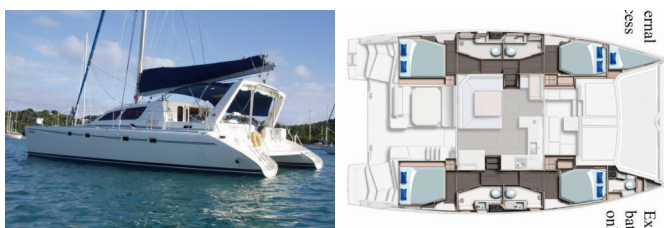

LEOPARD 45

Daria (2023)

Allure Navis D.O.O. • Antuna Branka Šimića 33 • 21000 Split • Croatia

Phone: +385 95 502 0094

Phone 2: +385 99 844 2210

E-mail: info@allure-navis.com

Web: www.allure-navis.com

Yacht Base	Procida, Italy
Yacht ID	9956
Yacht Brands	Leopard
Yacht Name	Daria
Production Year	2023
Length	45 Ft
Cabins	4 + 1
Berths	8 + 2 + 1
WC/Shower	4 + 1

COMFORT: Pillows

DECK: Anchor with chain, Bilge pump - Mechanic, Boat hook, Bosun's chair (Safe seat) (boatswain's chair), Deck brush, Electric anchor windlass, Fenders, Flybridge, Fuel funnel, Gangway, Hard Top Bimini, Mooring ropes, Outboard engine, Plastic bucket, Spare anchor (Reserve, Auxiliary anchor), Swimming ladder, Tender, Water hose, Winch handles