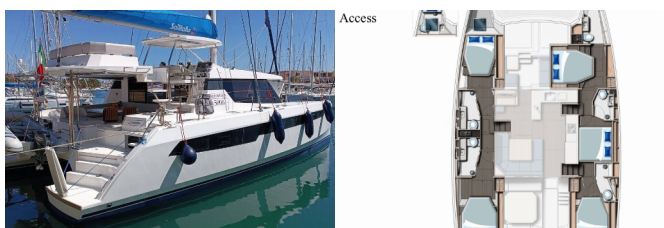

LEOPARD 50

Pannonica (2022)

Allure Navis D.O.O. • Antuna Branka Šimića 33 • 21000 Split • Croatia

Phone: +385 95 502 0094

Phone 2: +385 99 844 2210

E-mail: info@allure-navis.com

Web: www.allure-navis.com

| | |
|------------------------|--------------------------|
| Yacht Base | Sicily, Portorosa, Italy |
| Yacht ID | 9951 |
| Yacht Brands | Leopard |
| Yacht Name | Pannonica |
| Production Year | 2022 |
| Length | 51 Ft |
| Cabins | 5 + 1 |
| Berths | 10 + 2 |
| WC/Shower | 5 |

COMFORT: Pillows

DECK: Anchor with chain, Bilge pump - Mechanic, Boat hook, Bosun's chair (Safe seat) (boatswain's chair), Deck brush, Electric anchor windlass, Fenders, Flybridge, Fuel funnel, Gangway, Grill/Barbecue/Plancha, Hard Top Bimini, Mooring ropes, Outboard engine, Plastic bucket, Spare anchor (Reserve, Auxiliary anchor), Swimming ladder, Tender, Water hose, Winch handles