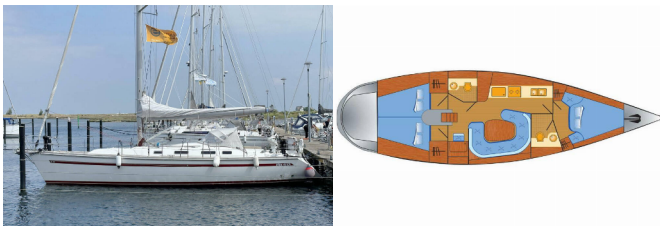

| | |
|------------------------|----------------------------------|
| Yacht Base | Barth, Yachtwerft Ramin, Germany |
| Yacht ID | 9918 |
| Yacht Brands | Bootsbau Rügen GmbH |
| Yacht Name | Karoline |
| Production Year | 2012 |
| Length | 41 Ft |
| Cabins | 3 |
| Berths | 6 |
| WC/Shower | 2 |

DECK: Anchor, Bilge pump - Mechanic, Black ball, Boat hook, Bosun's chair (Safe seat)(boatswain's chair), Cockpit table, Cockpit/stern, outside shower, Deck brush, Electric anchor windlass, Fenders, Mooring ropes, Spotlight / Headlights, Sprayhood